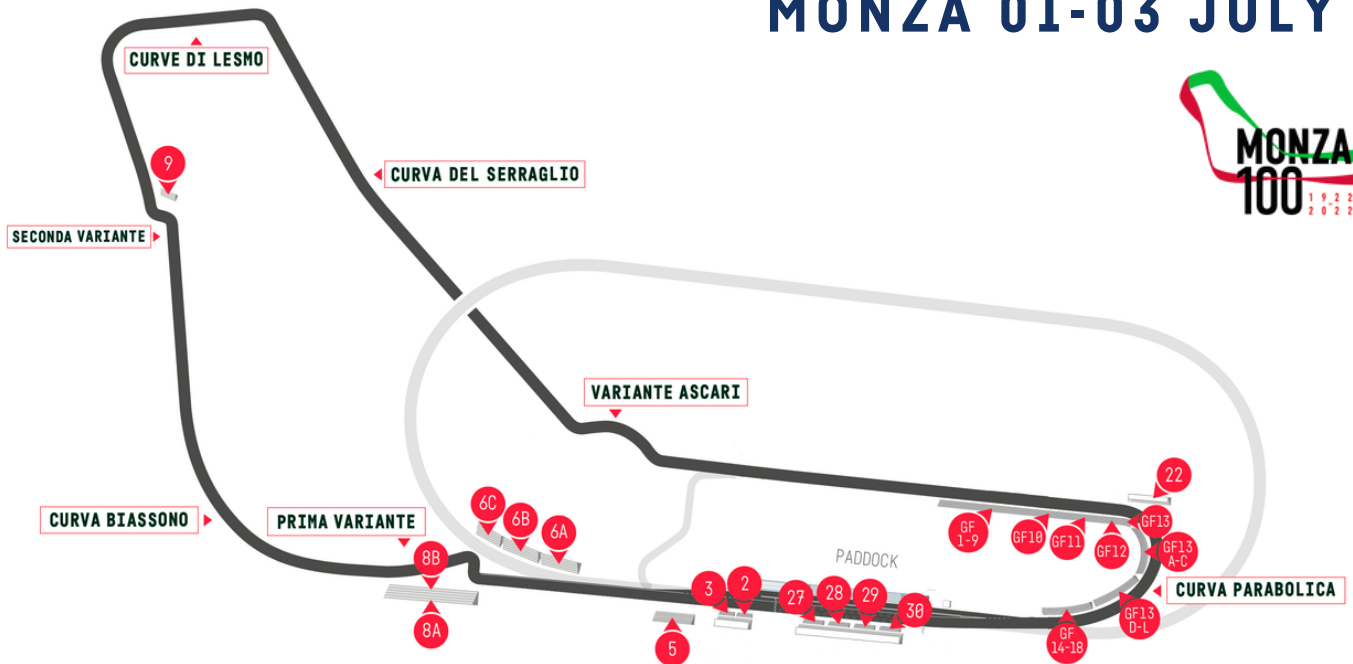

EUROPEAN  
**LEMAN**   
 SERIES 

**MONZA 01-03 LUGLIO**

Prezzi espressi in Euro, IVA inclusa	VENERDÌ	SABATO	DOMENICA	BIGLIETTO WEEKEND
<b>INTERO</b>	-	<b>20</b>	<b>20</b>	<b>29</b>
<b>12-24 ANNI/ OVER 65</b>	-	<b>14</b>	<b>14</b>	-
<b>7-11 ANNI</b>	-	<b>5</b>	<b>5</b>	-

EUROPEAN  
**LEMAN**   
 SERIES   
 MONZA 01-03 JULY

Prices in Euro, VAT included	FRIDAY	SATURDAY	SUNDAY	WEEKEND TICKET
<b>FULL TICKET</b>	-	20	20	29
<b>12-24 YEARS OLD/ OVER 65</b>	-	14	14	-
<b>7-11 YEARS OLD</b>	-	5	5	-