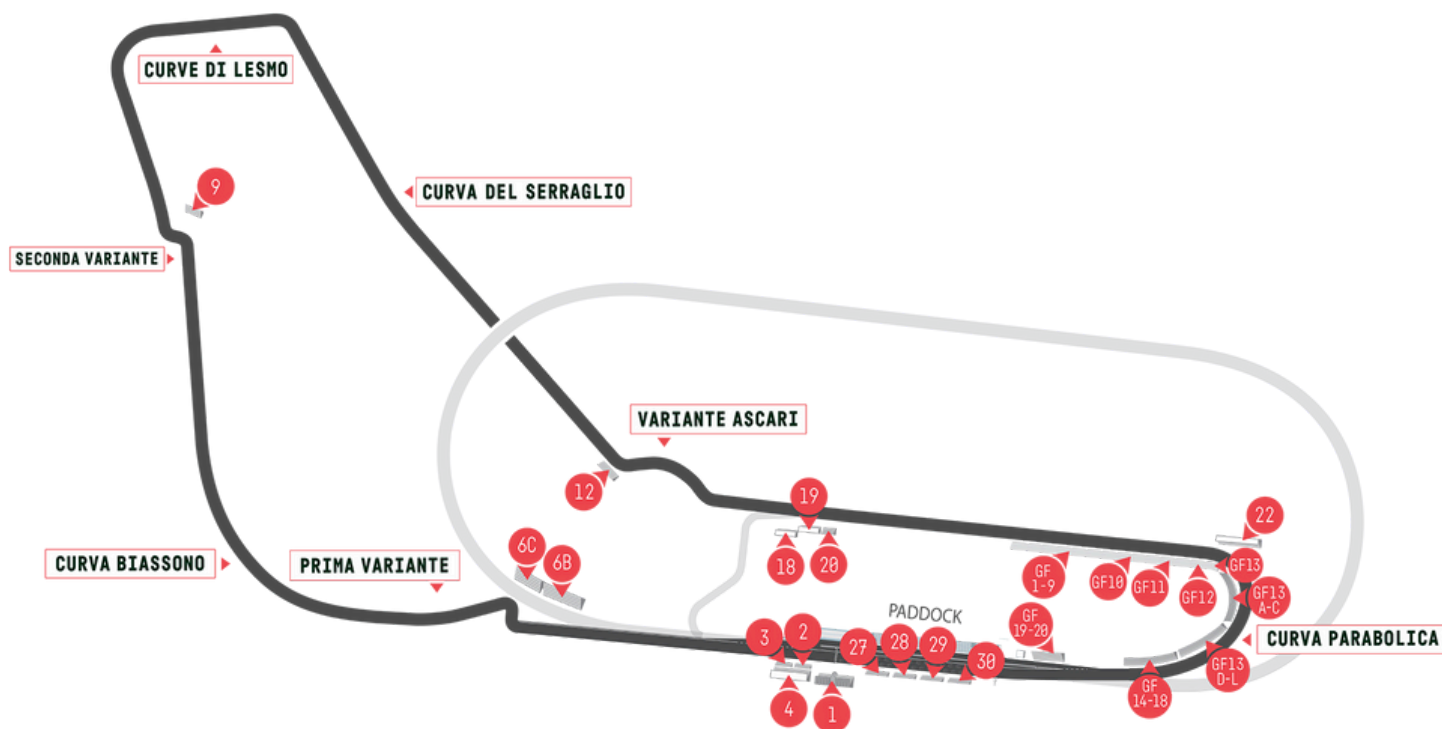

WORLD CHALLENGE  
EUROPE

POWERED BY aws

**M O N Z A**

Monza, September 20-22

Prices in Euro, VAT included	FULL TICKET	0-6 YEARS	7-11 YEARS	12-24 YEARS OVER 65 ACI MEMBERS	PARKING
FRIDAY	-	-	-	-	FREE
SATURDAY	20	FREE	1	14	FREE
SUNDAY	25	FREE	1	14	FREE
WEEKEND TICKET	35	-	-	-	-
Paddock	Paddock INCLUDED FOR ALL TICKET TYPES				