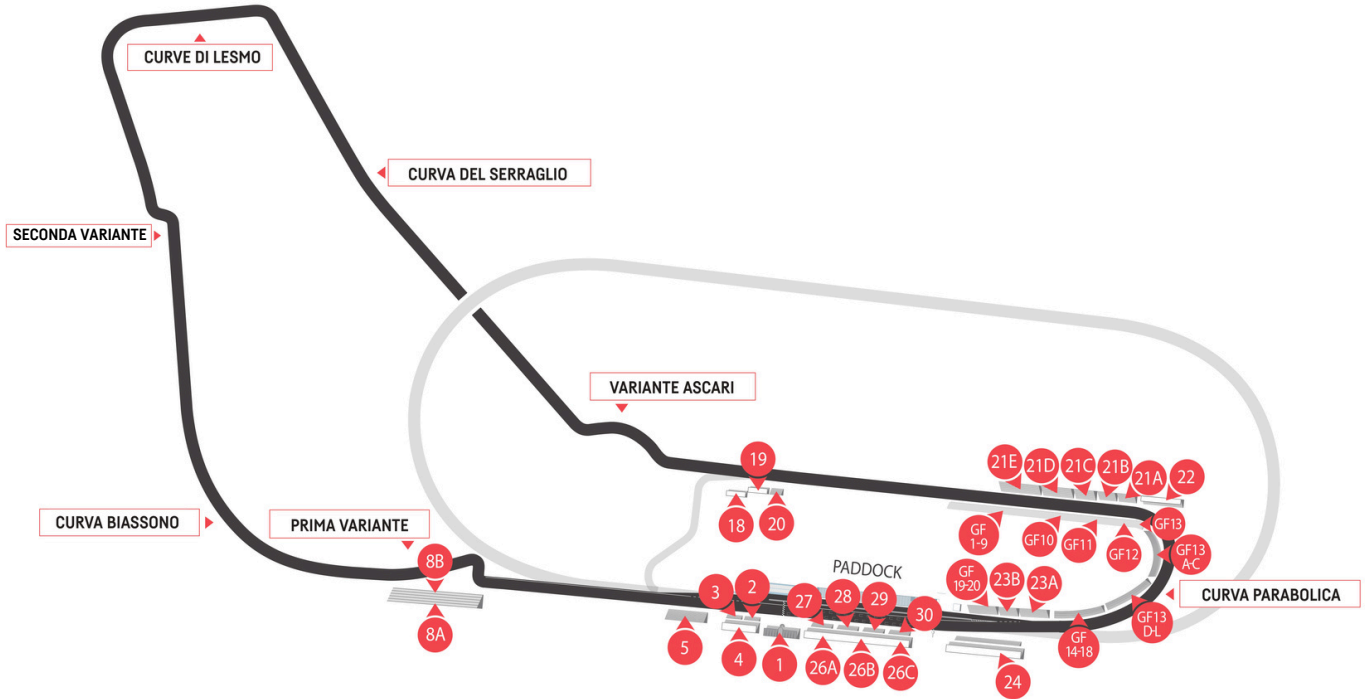

# MONZA RALLY SHOW

MONZA

Monza, 5 - 7 December